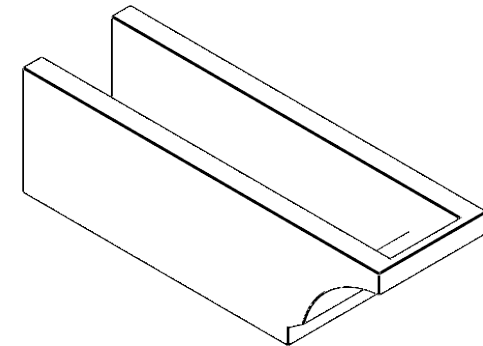

ITEM NUMBER: RFTURO06X06000X20000X006MOA00RCPR

6"W X 6"H X 20"L TIMBERTHANE ROUGH CEDAR MOAB FAUX WOOD OPEN RAFTER TAIL, 6"L END, PRIMED TAN

ISOMETRIC

GENERATED DATE : 03/02/2023

EKENA MILLWORK
2300 WEST MAIN ST.
CLARKSVILLE, TX 75426
TOLL FREE: 866-607-0453
WWW.EKENAMILLWORK.COM

NOTES

1. INSTALLATION TO BE COMPLETED IN ACCORDANCE WITH MANUFACTURER'S SPECIFICATIONS.
2. DRAWING MAY NOT BE TO SCALE
3. THIS DRAWING IS INTENDED FOR DESIGN AND PLANNING PURPOSES ONLY.
4. ALL INFORMATION CONTAINED HEREIN WAS CURRENT AT THE TIME OF DEVELOPMENT BUT MUST BE REVIEWED AND APPROVED BY THE PRODUCT MANUFACTURER TO BE CONSIDERED ACCURATE.
5. TIMBERTHANE ARCHITECTURAL PRODUCTS ARE MADE FROM HIGH DENSITY URETHANE AND COME FACTORY PRIMED