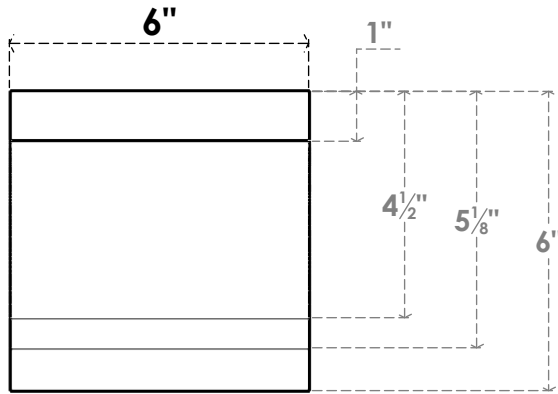

ITEM NUMBER: RFTURO06X06000X20000X006MOA00RCPR

6"W X 6"H X 20"L TIMBERTHANE ROUGH CEDAR MOAB FAUX WOOD OPEN RAFTER TAIL, 6"L END, PRIMED TAN

ISOMETRIC

GENERATED DATE : 03/02/2023

EKENA MILLWORK
2300 WEST MAIN ST.
CLARKSVILLE, TX 75426
TOLL FREE: 866-607-0453
WWW.EKENAMILLWORK.COM

NOTES

1. INSTALLATION TO BE COMPLETED IN ACCORDANCE WITH MANUFACTURER'S SPECIFICATIONS.
2. DRAWING MAY NOT BE TO SCALE
3. THIS DRAWING IS INTENDED FOR DESIGN AND PLANNING PURPOSES ONLY.
4. ALL INFORMATION CONTAINED HEREIN WAS CURRENT AT THE TIME OF DEVELOPMENT BUT MUST BE REVIEWED AND APPROVED BY THE PRODUCT MANUFACTURER TO BE CONSIDERED ACCURATE.
5. TIMBERTHANE ARCHITECTURAL PRODUCTS ARE MADE FROM HIGH DENSITY URETHANE AND COME FACTORY PRIMED