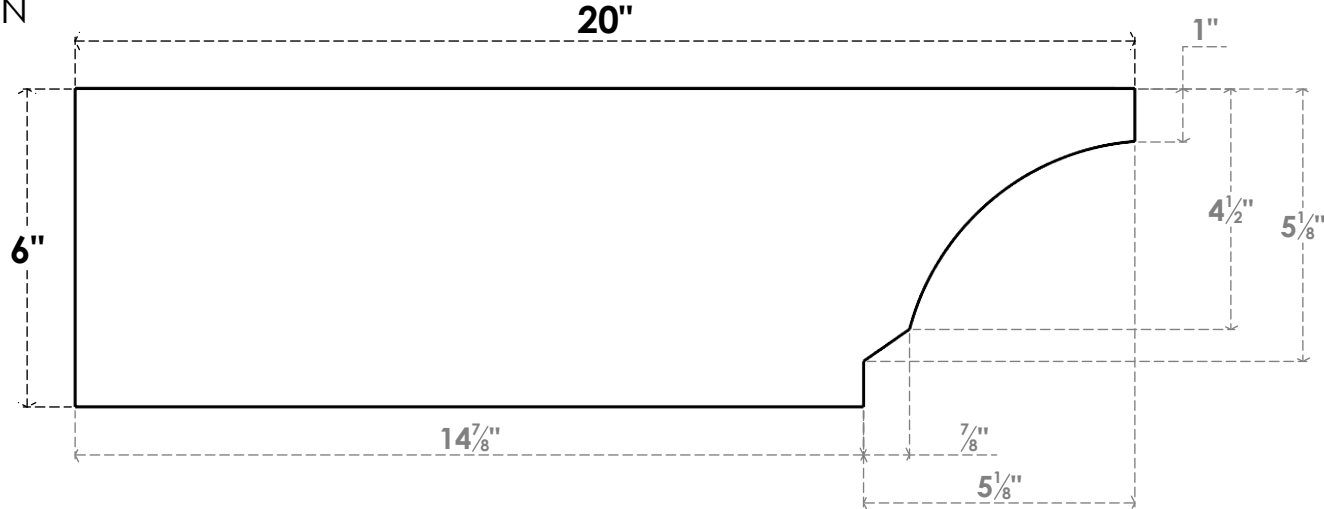

ITEM NUMBER: RFTURO06X06000X20000X006MOA00RCPR

6"W X 6"H X 20"L TIMBERTHANE ROUGH CEDAR MOAB FAUX WOOD OPEN RAFTER TAIL, 6"L END, PRIMED TAN

ISOMETRIC

GENERATED DATE : 03/02/2023

EKENA MILLWORK
2300 WEST MAIN ST.
CLARKSVILLE, TX 75426
TOLL FREE: 866-607-0453
WWW.EKENAMILLWORK.COM

NOTES

1. INSTALLATION TO BE COMPLETED IN ACCORDANCE WITH MANUFACTURER'S SPECIFICATIONS.
2. DRAWING MAY NOT BE TO SCALE
3. THIS DRAWING IS INTENDED FOR DESIGN AND PLANNING PURPOSES ONLY.
4. ALL INFORMATION CONTAINED HEREIN WAS CURRENT AT THE TIME OF DEVELOPMENT BUT MUST BE REVIEWED AND APPROVED BY THE PRODUCT MANUFACTURER TO BE CONSIDERED ACCURATE.
5. TIMBERTHANE ARCHITECTURAL PRODUCTS ARE MADE FROM HIGH DENSITY URETHANE AND COME FACTORY PRIMED